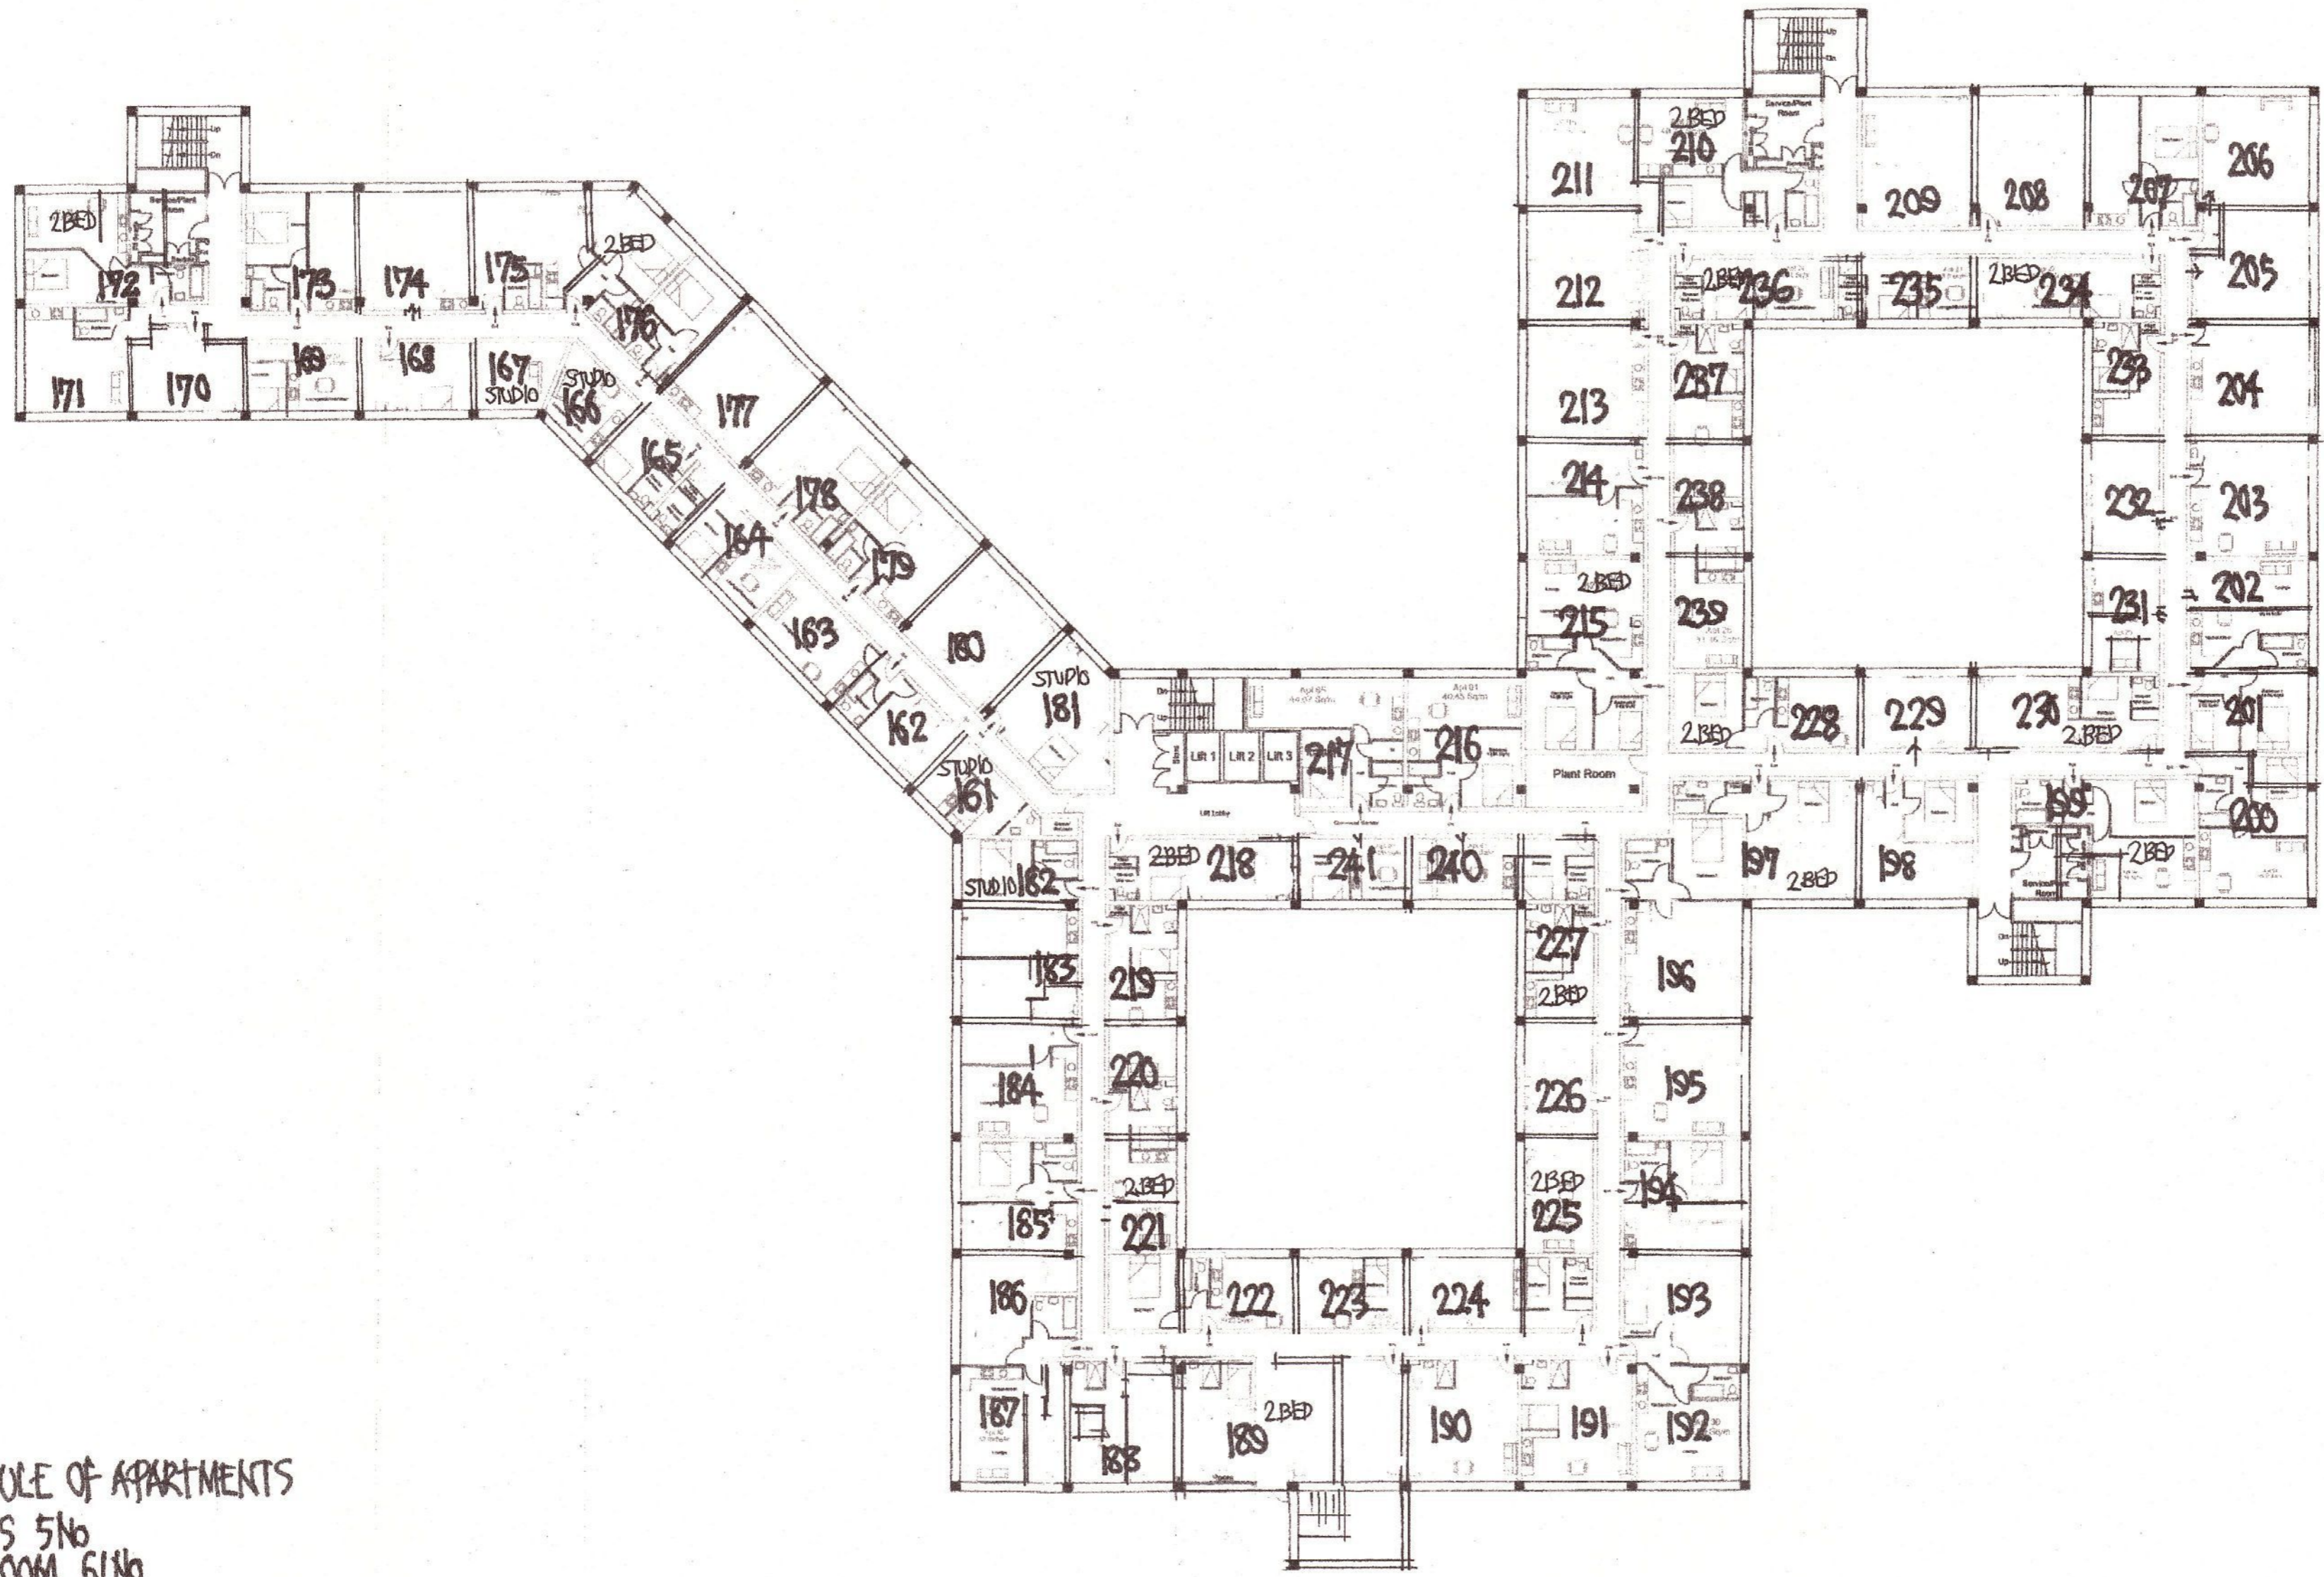

CASTLE-VIEW HOUSE - KUNICORN  
SECOND FLOOR - PROPOSED

1700209P3JPA  
26/04/2017

SCHEDULE OF APARTMENTS  
STUDIOS 5 No  
1 BEDROOM 61 No  
2 BEDROOM 15 No

20 APR 2017

SCALE 1:200 AT A3  
APRIL 2017